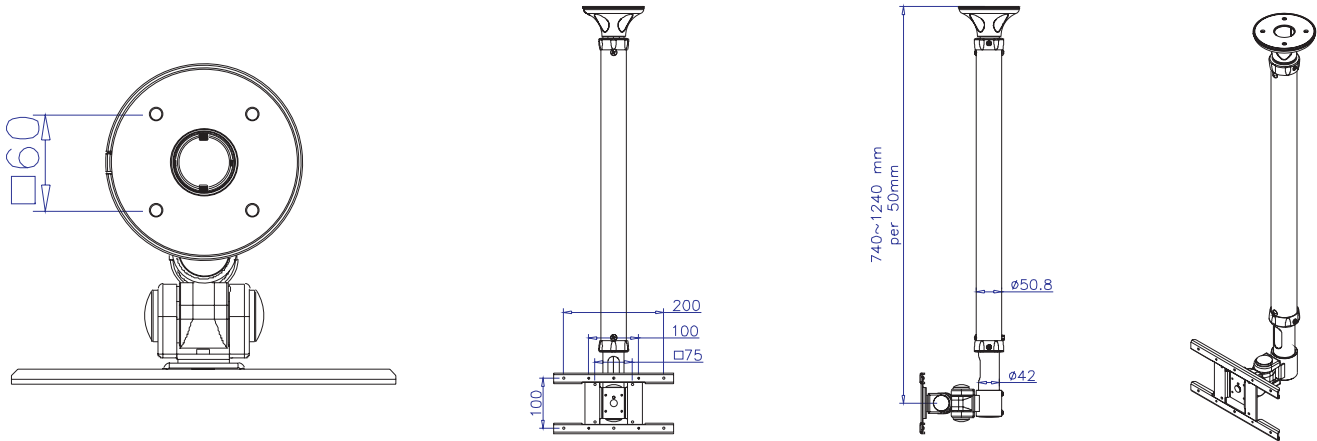

Safety Warning: Be careful to make sure there are no missing or defective parts. Never use defective parts. Improper installation may cause damage or serious injury. Note The included hardware is for mounting on ceilings. If you are uncertain about the nature of your ceiling, consult an expert. Please consult your hardware or installation professional for proper mounting to other types or ceilings. The supplied hardware is not for steel.

Assembly Guide

CAUTION: Do not exceed **12 kilo** weight limit
LET OP: Maximaal draagvermogen **12 kilo**

Installation Guide

www.newstar.eu

LCD MONITOR/TV CEILINGMOUNT

All Rights Reserved
Unauthorized Copying and Reproduction are prohibited