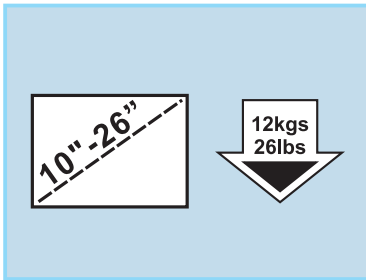

Installation Guide

NEWSTAR
computer products

www.newstar.eu

LCD MONITOR/TV CEILINGMOUNT

Model:
FPMA-C100
FPMA-C100SILVER

This product is designed to mount flat panel televisions weighing up to 12kgs (26lbs) to a ceiling. It allows you to effortlessly tilt your new television up or down.