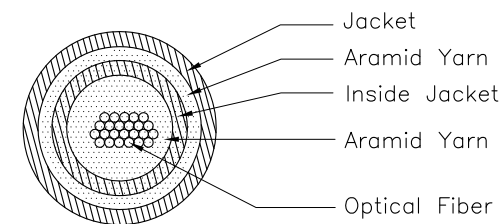

Cable Section (SCALE 5/1)

"#" : Matching DIM. "*" : Important DIM. Others General DIM.	DRAWING	08.JUL.2020	YMN	ACT	
	CHECK	08.JUL.2020	DAY		
	APPROVAL	08.JUL.2020	FRANK		
GENERAL TOLERANCE OF DIMENSIONS X.XXX ±0.005 X.XX ±0.05 X.X ±0.1		DATE	NAME	ITEM NO.: DC55xx	
	SCALE	1/1 (A4)	UNIT	mm	
	DRAWING NO. 24F Prefab OS2 Polarity Twist LC(S01)		DES.: 24F Prefab OS2 Polarity Twist LC		
DRAWING CLASSIFICATION		S	SHEET	3 OF 4	
				01