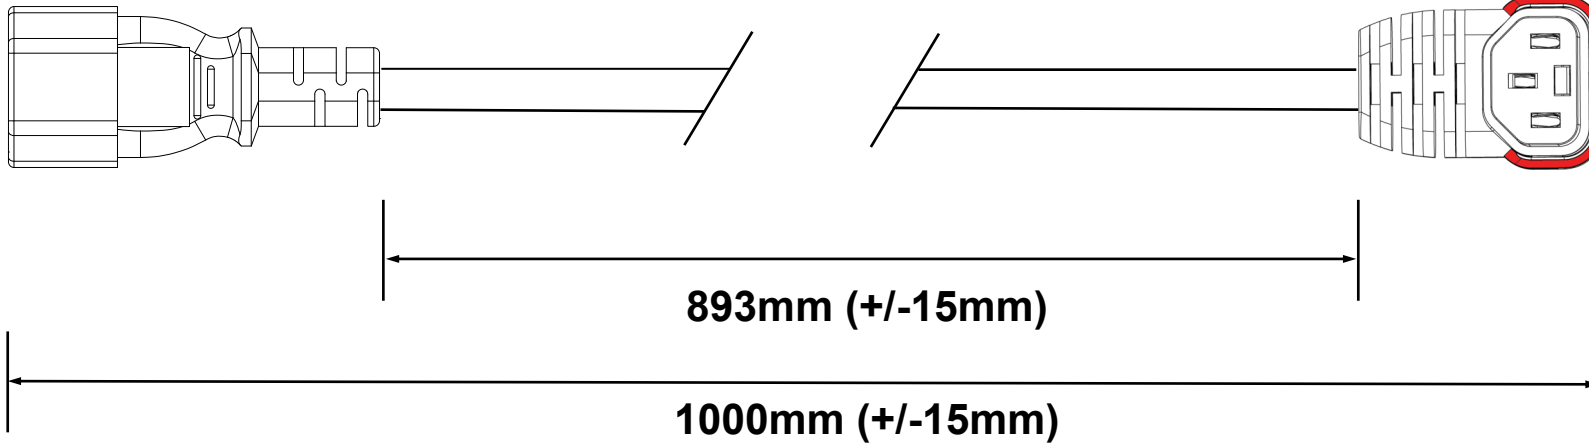

PLUG / END A REQUIREMENTS:

Type: SG03D
Colour: BLACK
Rating: 10A
Reference: C14 Connector (UK Approved)

CONNECTOR / END B REQUIREMENTS:

Type: SG597U
Colour: BLACK
Rating: 10A
Reference: U/A C13 IEC Lock+ Connector (European Approved)

Upwards Angle 90 degrees

EXTRA REQUIREMENTS:

PACKAGING OUTERTBC
 PIN PROTECTING COVERNO
 WIRING INSTRUCTIONSNO
 PRE-SHIPMENT INSPECTION REQUIRED....NO

COMMENTS:

CHANGE MANAGEMENT:

HANKING

**Fig.8
(200mm)**

TERMINATIONS / FURTHER COMMENTS: