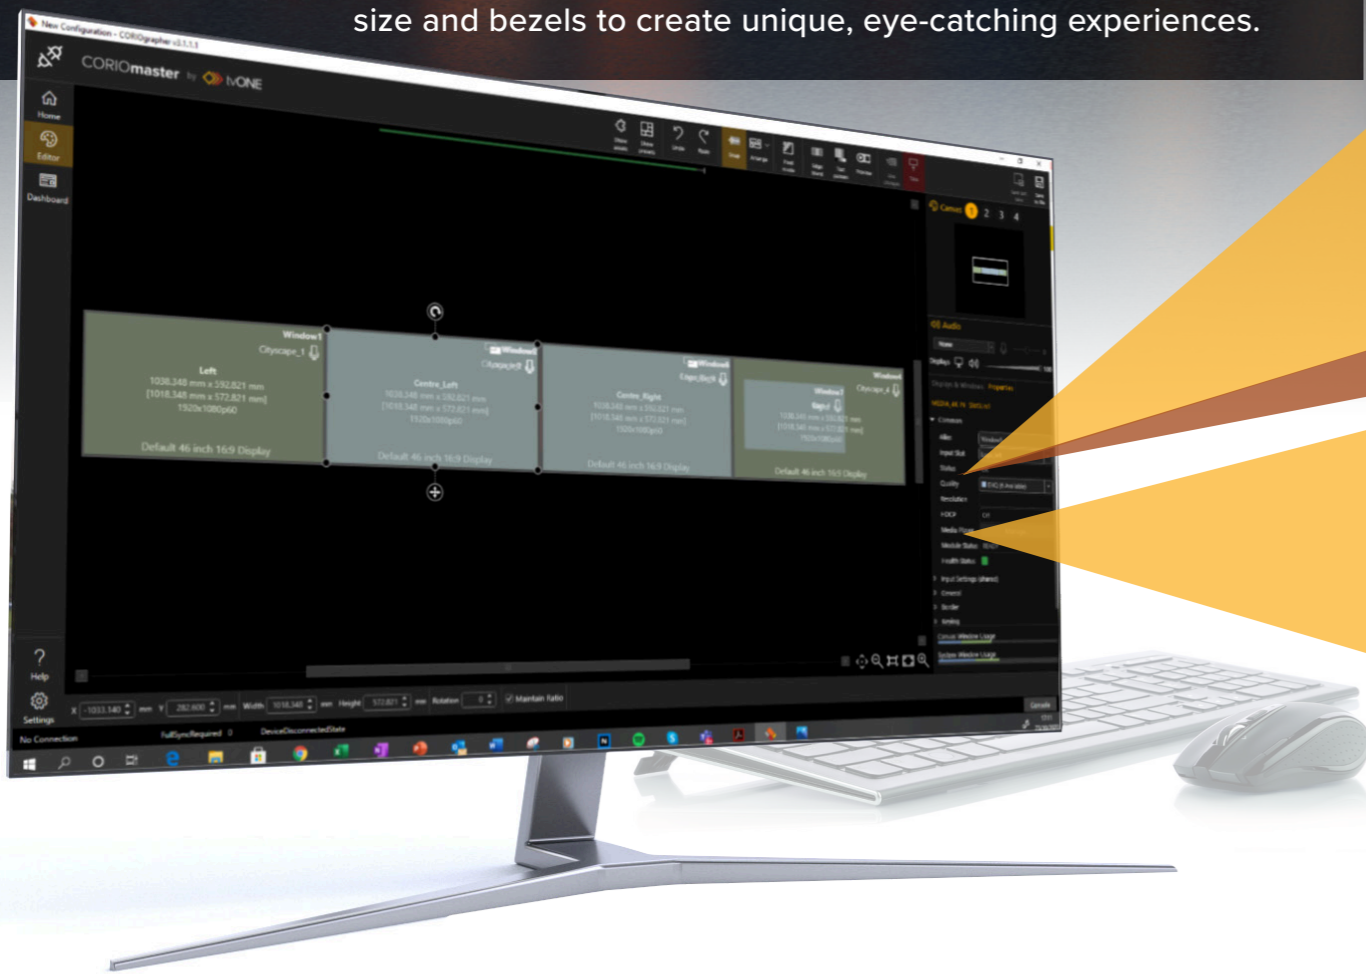

Public Venues

1. Secure control with simultaneous multi-user access
2. Make it sing with embedded audio or external break out
3. Remote monitoring of sources and system set-up
4. Large, creative edge-blends with mixed orientation and up to 56 outputs
5. Doing LED Right! Pixel perfect set ups - guaranteed
6. Save power with eco mode display switch off capability.

“The video wall in the entrance area is our showcase for what is happening in the University. CORIOmaster has given us unique flexibility – we can use each screen as an individual display, or combine all four into one massive, and hugely impressive, 16K resolution show screen.”

Ian Mason,
Warwick University, UK

CORIOgrapher

Let your creativity go wild! Rotate sources and displays with complete 360° rotation, mix and match display types, create overlaps or edge-blends and automatically correct for display size and bezels to create unique, eye-catching experiences.