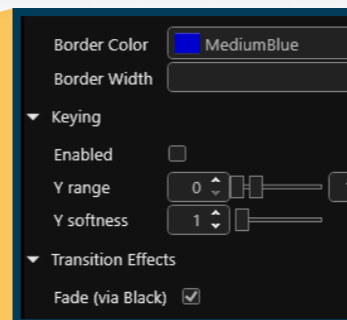

Keying

Use luma keying to overlay sources with full control over the key value and softness.

Third Party Custom Control

Create custom control environments for your CORIOmaster using our RESTful API or choose to take control using our app, plug-ins or button control panel.