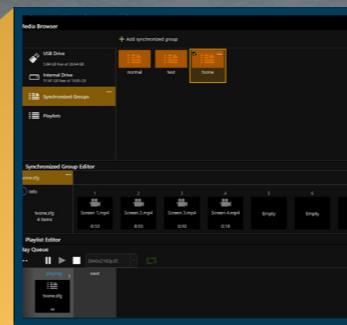

Video Sync

Play up to 8 clips in perfect synchronization for expansive video experiences.