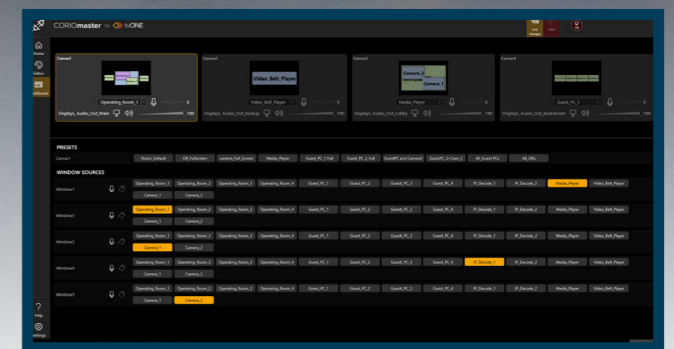

Dashboard

View all of your presets and sources across all four canvasses for simple and effective control.