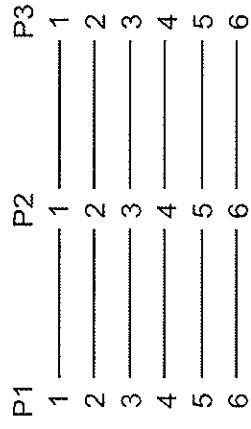

Wiring diagram:

S. 2011.01.03

ACE

Item TD1406

3 x RJ-12 6P6C Female Modular adapter

ABS white color

Housing