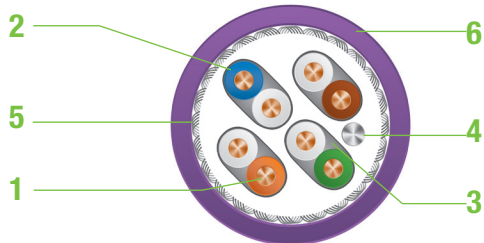

600xSHCy

S/FTP CAT7 4 or 2x4 pairs cable 600MHz LSZH sheath Cca

1. **Conductor** : solid bare copper AWG23
2. **Insulation** : PE Skin Foam Skin
3. **Individual shield** : Aluminum/Polyester foil - coverage 110%
4. **Drain wire** : Solid tinned copper
5. **General shield** : Tinned copper braid
6. **Outer sheath** : LSZH - RAL 4001

DESCRIPTIONS

The 6004SH data cable is used in full shielded structured cabling system, for horizontal configuration. This cable offer an excellent high-speed and error free transmission up to high frequency, 600Mhz.

The combination of individual foil and general braid offer to the cable a very high electromagnetic immunity (coupling attenuation > 75 dB), recommended in case of disturbed environment.

APPLICATIONS

Ethernet Base T up to 10Gbits/s	TOKEN RING 4/16 MBITS
ISDN	ATM 155, 622Mbits/s & 1.2Gbits
IEEE 802.3 af /at : PoE and PoE+	

600xSHCy

S/FTP CAT7 4 or 2x4 pairs cable 600MHz LSZH sheath Cca

ENVIRONMENTAL PROPERTIES

CPR Level	Cca - s1,d1,a1
Fire behaviour	IEC 60332-1
Operating Temperature	-20°C / +70°C
Minimum bending radius	8 x cable diameter
Compliant to RoHS	