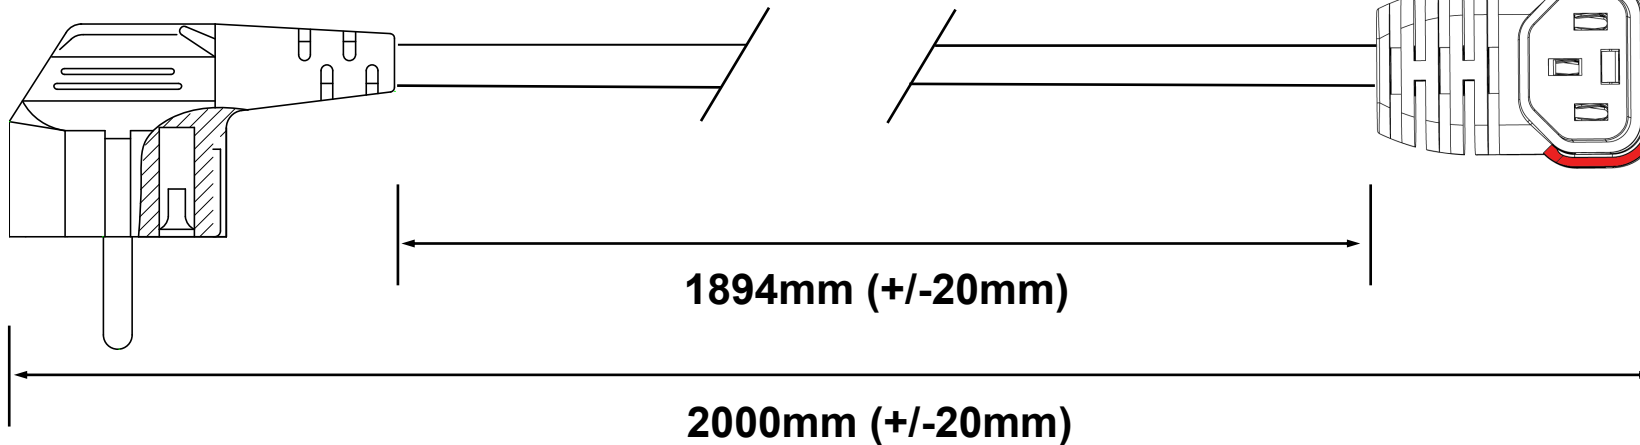

PLUG / END A REQUIREMENTS:

Type: SG23AR
Colour: BLACK
Rating: 16A
Reference: Right Angled Schuko (European Approved)

CONNECTOR / END B REQUIREMENTS:

Type: SG597U
Colour: BLACK
Rating: 10A
Reference: U/A C13 IEC Lock+ Connector (European Approved)

Upwards Angle 90 degrees

EXTRA REQUIREMENTS:

PACKAGING OUTERTBC
 PIN PROTECTING COVERNO
 WIRING INSTRUCTIONSNO
 PRE-SHIPMENT INSPECTION REQUIRED....NO

COMMENTS:

CHANGE MANAGEMENT:

HANKING

**Fig.8
(200mm)**

TERMINATIONS / FURTHER COMMENTS: