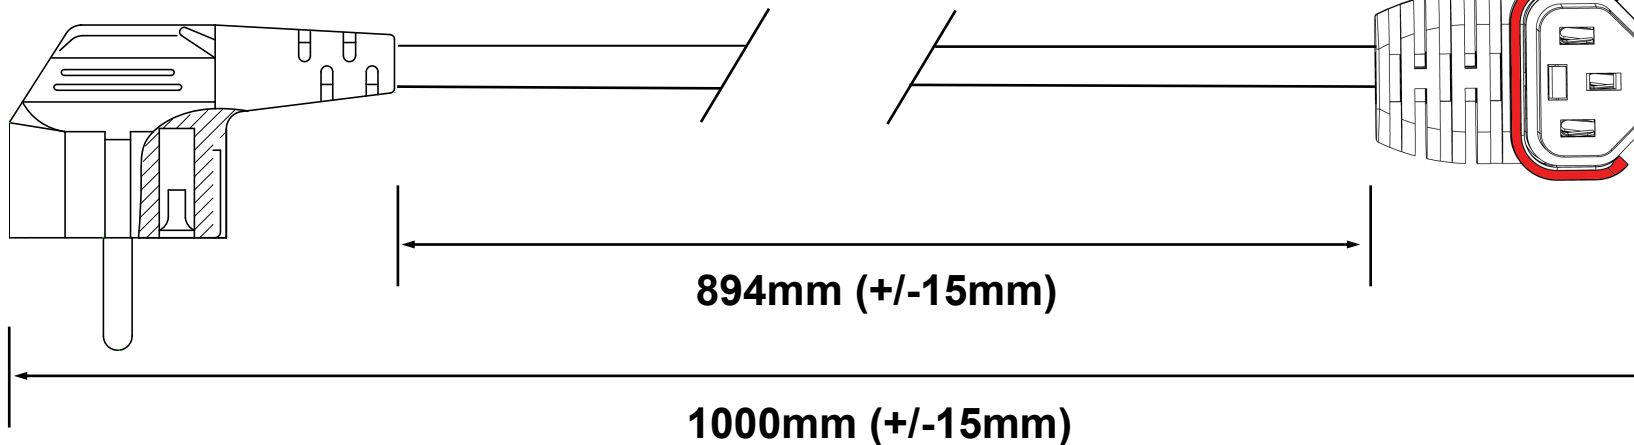

PLUG / END A REQUIREMENTS:

Type: SG23AR
Colour: BLACK
Rating: 16A
Reference: Right Angled Schuko
 (European Approved)

CONNECTOR / END B REQUIREMENTS:

Type: SG597D
Colour: BLACK
Rating: 10A
Reference: D/A C13 IEC Lock+ Connector
 (European Approved)

Downwards Angle 90 degrees

EXTRA REQUIREMENTS:

PACKAGING OUTERTBC
 PIN PROTECTING COVERNO
 WIRING INSTRUCTIONSNO
 PRE-SHIPMENT INSPECTION REQUIRED....NO

COMMENTS:

CHANGE MANAGEMENT:

HANKING

**Fig.8
 (200mm)**