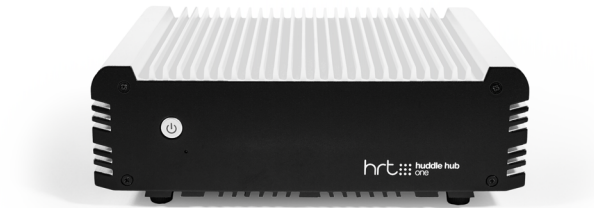

Huddle Hub One

A Most Innovative Wireless Presentation System

Huddle Hub One is a **fully-equipped wireless presentation system**, that introduces some **unprecedented features** to the market.

Like most wireless presenters, it allows the screen of your computer or mobile device to be presented on your huddle room large display, eliminating the need for an HDMI cable.

Uniquely, with Huddle Hub One **a room TV is not even necessary**, the unit can **send and receive presentations directly on the screen of meeting participants computers and mobile devices**, enabling any space of your company to be used for collaboration: huddle rooms, offices, even lounges.

A single Huddle Hub One unit allows **up to 4 concurrent independent sessions**, each with up to 64 participants.

A room-based webcam can also be connected to Huddle hub One simplifying a videoconference session by providing a **true wireless webcam connection** to devices.

Huddle Hub One implements session password protection, stream encryption and connection from the enterprise or guest network, enforcing **business-grade security** that can be administrated from its web console.

huddle hub™
one