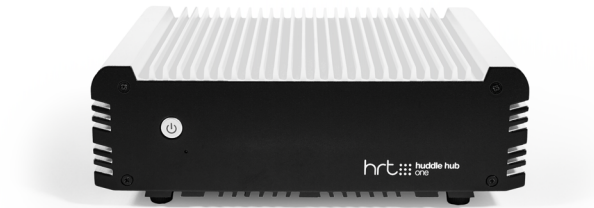

It's time for Huddle Hub One
1 Unit, 4 Concurrent Wireless Presentations

Huddle Hub One

A Most Innovative Wireless Presentation System

Huddle Hub One is a **fully-equipped wireless presentation system**, that introduces some **unprecedented features** to the market.

Like most wireless presenters, it allows the screen of your computer or mobile device to be presented on your huddle room large display, eliminating the need for an HDMI cable.

Uniquely, with Huddle Hub One **a room TV is not even necessary**, the unit can **send and receive presentations directly on the screen of meeting participants computers and mobile devices**, enabling any space of your company to be used for collaboration: huddle rooms, offices, even lounges.

Huddle Hub One implements session password protection, stream encryption and connection from the enterprise or guest network, enforcing **business-grade security** that can be administrated from its web console.

SPECIFICATIONS

Wireless Presentation Resolution	Up to HD 1080p@30fps
Wireless Webcam Feed Resolution	Up to HD 720p@30fps
Wired Network Connection	Ethernet RJ-45 port, 1000 Mbit/s
Onboard Dual-Band Access Point (Huddle Hub One+ only)	Wi-Fi IEEE 802.11 ac/a b g n 2.4/5 Ghz, 2 antennas
Wi-Fi Authentication Protocol (Huddle Hub One+ only)	WPA2-PSK
Content Encryption	AES 128
Webcam Port	USB 2.0/3.0
TV Port	HDMI
Power	External power adapter 12V DC
Dimensions (Excluding Antennas)	160 mm (6.3 in) x 132 mm (5.2 in) x 51 mm (2.0 in)
Weight	1080 g (2.38 lb)
Case	Aluminum with fanless cooling
Temperature Range	Operating: 0°C to +40°C (+32°F to +104°F) Max: 35°C (95°F) at 3000m Storage: -20°C to +60°C (-4°F to +140°F)
Mount	Table top or VESA mount (brackets included)