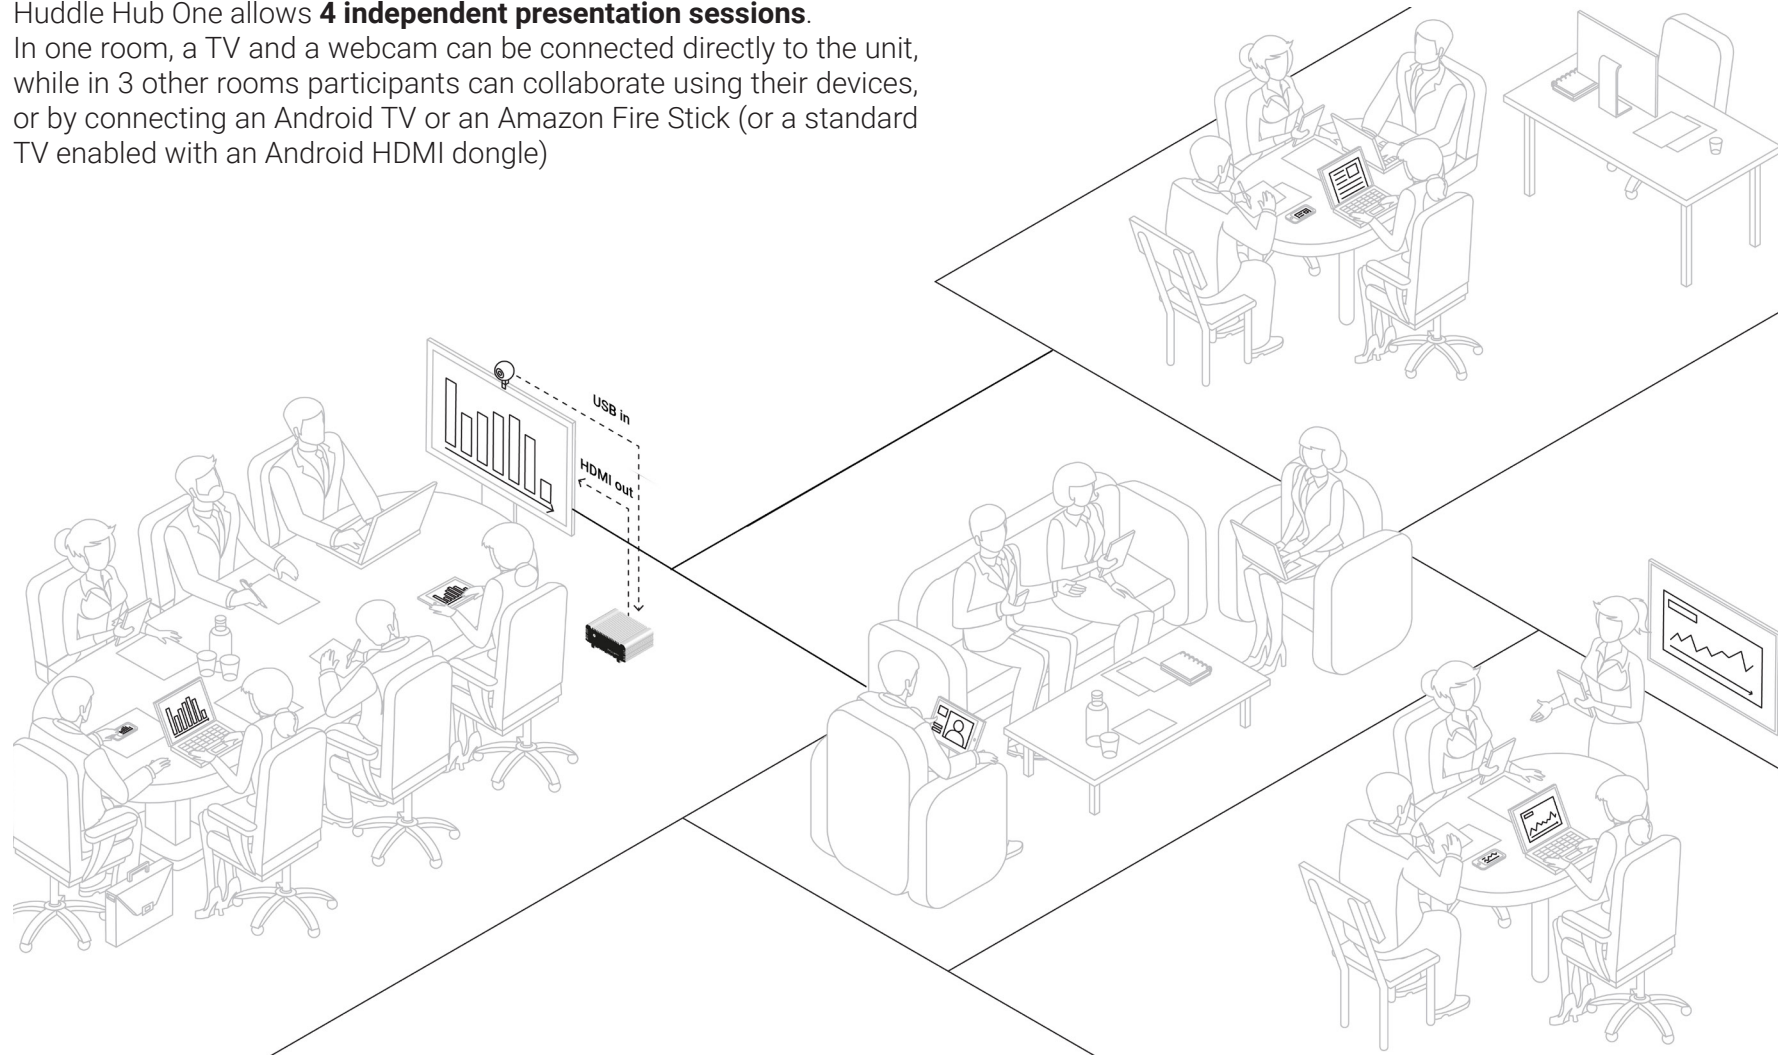

Huddle Hub One implements session password protection, stream encryption and connection from the enterprise or guest network, enforcing **business-grade security** that can be administrated from its web console.

huddle hub™
one

huddle hub™
one+

1 Unit, 4 Concurrent Wireless Presentations

Huddle Hub One allows **4 independent presentation sessions**.

In one room, a TV and a webcam can be connected directly to the unit, while in 3 other rooms participants can collaborate using their devices, or by connecting an Android TV or an Amazon Fire Stick (or a standard TV enabled with an Android HDMI dongle)

Key Features

- Up to 4 concurrent sessions per Huddle Hub unit
- Up to 64 connected users in each session
- Up to 4 presentations on the screen at the same time
- Present and receive your screen with Windows, MacOS, Android and iOS
- Receive the presentation on any web browser, no installation required
- Receive the presentation on Android smart TV
- Wirelessly connect the huddle room webcam to your favorite videoconference software
- Dual network mode for guest secure collaboration
- Minimal and effective UI design: present with 1 click
- Easy administration via a dedicated web console