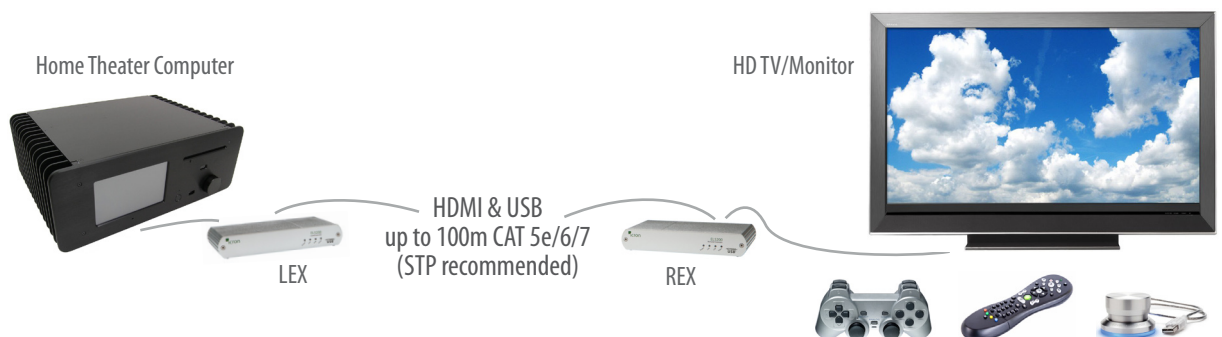

Applications

- Medical Extensions
- Interactive Digital Signage
- Home Theater
- Industrial Control

4664 Lougheed Hwy.
Suite 221
Burnaby, BC,
V5C 5T5, Canada

icron.com
+1 604 638 3920

EXTREME
USB®

Specifications subject to change
without notification.

©2022

Icron | An Analog Devices Brand
#90-01409-D01