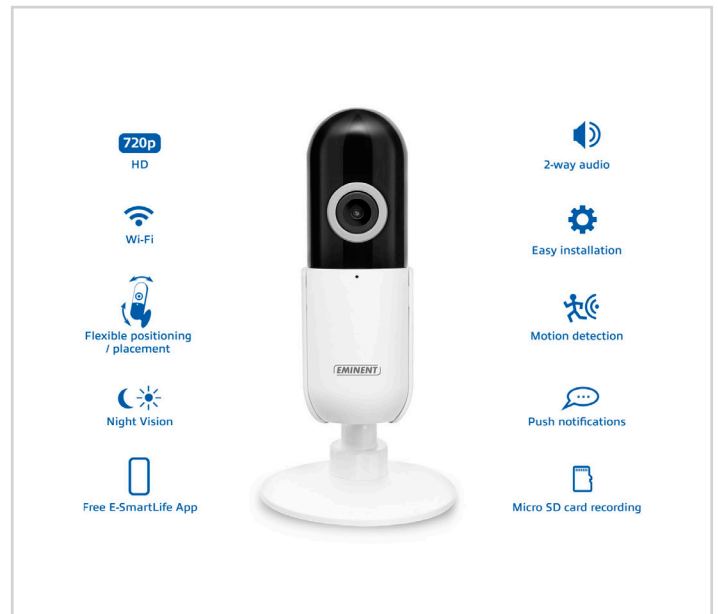

Bullets

- HD 720p Wi-Fi Fixed IP Camera with micro SD card slot, 2-way audio and IR LEDs
- With micro SD card slot, 2-way audio and IR LEDs
- Receive a push notification when motion is detected
- Controllable via the free E-SmartLife app
- Flexible positioning and placement: desk/ceiling/wall
- Create automatic or manual scenes to enable and disable motion detection

Story

Keep your belongings safe with the EM6400 HD Wi-Fi Fixed IP Camera. This indoor HD 720p IP Camera works via Wi-Fi and is easy to set up and to use with the free E-SmartLife app. Receive push notifications on your smartphone when the EM6400 detects any movement. Insert a micro SD card and the camera will record the images. The IR LEDs provide clear images during nighttime. You can listen along with the images and speak back. The flexible mounting bracket lets you position the IP camera on a desk, ceiling or wall.

Record on a micro SD card

Do you want to record the images of the camera? Insert a micro SD card in the camera. The EM6400 will store the images on the micro SD card.

Flexible placement

The EM6400 HD Wi-Fi Fixed IP Camera can be placed on many locations by its flexible placement. It can be mounted on a desk, wall and even ceiling.

Create manual/automatic scenes in the app

Set a manual or automatic scene to execute one function or even multiple functions at once. For example: create an automated scene to turn on motion detection at sunset and turn it off at sunrise for all your E-SmartLife cameras. Or create manually an easy shortcut on the start screen of the app to enable or disable motion detection when you leave or enter your home.