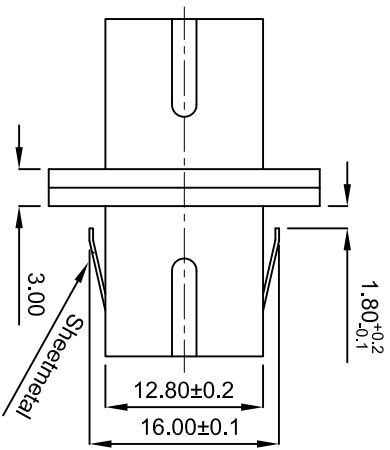

REV.	REVISION	DATE

Remark:  
1. Housing material :PBT  
2. Sleeve material : Zirconia ZrO2

CUSTOMER APPROVAL: \_\_\_\_\_ DATE: \_\_\_\_\_

	UNIT:	mm	TITLE:	SC Simplex (for both Singlemode and Multimode)		
DRAWN BY Vernon	DATE	2017/04/11	CUSTOMER	CUSTOMER PART NO.	EA2003	REV.
CHECKED BY Wale	DATE	2017/04/11	DRAWING NO.	Ref. NO.		A
APPROVED BY David	DATE	2017/04/11	TRENDX PART NO.			
SALE BY	DATE					

ITEM	QTY	PART NO.
PART LIST		