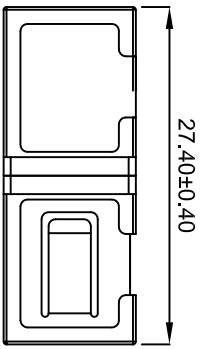

REV.	REVISION	DATE

Remark:  
1. Housing material :PBT  
2. Sleeve material : Zirconia ZrO2

CUSTOMER APPROVAL: \_\_\_\_\_ DATE: \_\_\_\_\_

	UNIT:	mm	TITLE:	SC Simplex (for both Singlemode and Multimode)		
DRAWN BY Vernon	DATE	2017/04/11	CUSTOMER	CUSTOMER PART NO.	EA2003	REV.
CHECKED BY Wale	DATE	2017/04/11	DRAWING NO.	Ref. NO.		A
APPROVED BY David	DATE	2017/04/11	TRENDX PART NO.			
SALE BY	DATE					

ITEM	QTY	PART NO.
PART LIST		