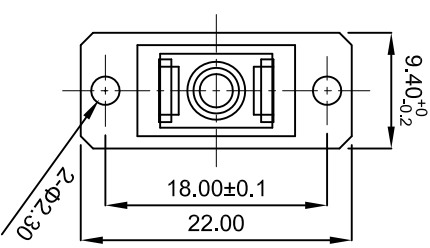

REV.	REVISION	DATE

Remark:  
1. Housing material :PBT  
2. Sleeve material : Zirconia ZrO2

CUSTOMER APPROVAL: \_\_\_\_\_ DATE: \_\_\_\_\_

	UNIT:	mm	TITLE:	SC Simplex (for both Singlemode and Multimode)		
DRAWN BY Vernon	DATE	2017/04/11	CUSTOMER	CUSTOMER PART NO.	EA2003	REV.
CHECKED BY Wale	DATE	2017/04/11	DRAWING NO.	Ref. NO.		A
APPROVED BY David	DATE	2017/04/11	TRENDX PART NO.			
SALE BY	DATE					