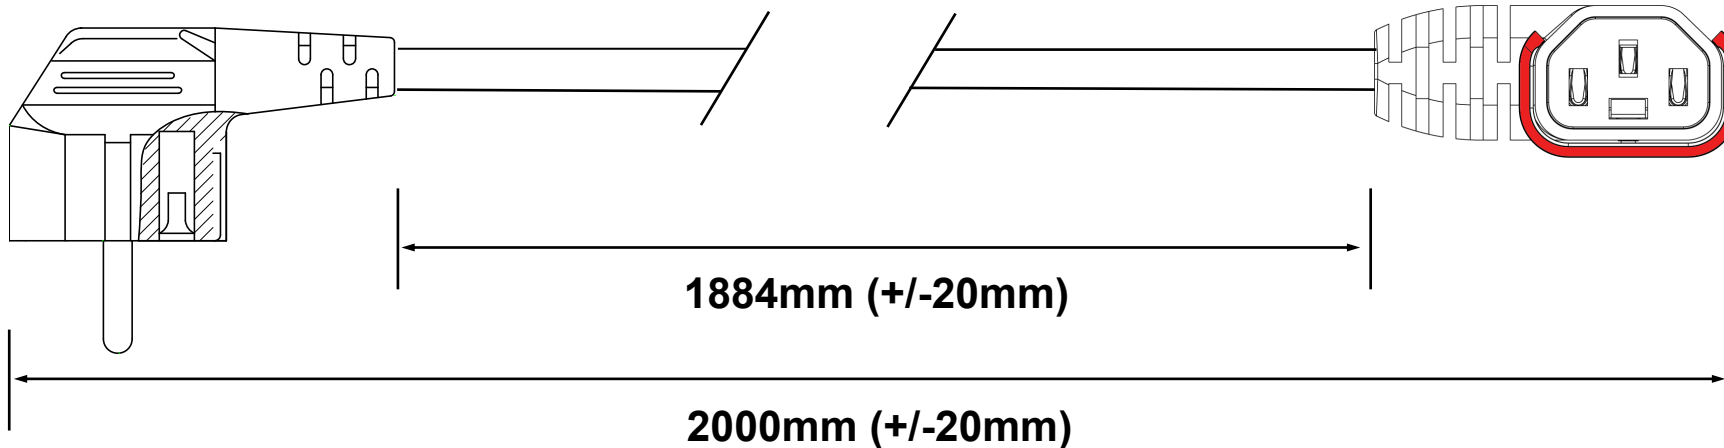

PLUG / END A REQUIREMENTS:

Type: SG23AR
Colour: BLACK
Rating: 16A
Reference: Right Angled Schuko
 (European Approved)

CONNECTOR / END B REQUIREMENTS:

Type: SG597R
Colour: BLACK
Rating: 10A
Reference: R/A C13 IEC Lock+ Connector
 (European Approved)

Right Angle 90 degrees

EXTRA REQUIREMENTS:

PACKAGING OUTERTBC
 PIN PROTECTING COVERNO
 WIRING INSTRUCTIONSNO
 PRE-SHIPMENT INSPECTION REQUIRED....NO

COMMENTS:

CHANGE MANAGEMENT:

HANKING

**Fig.8
 (200mm)**

TERMINATIONS / FURTHER COMMENTS: