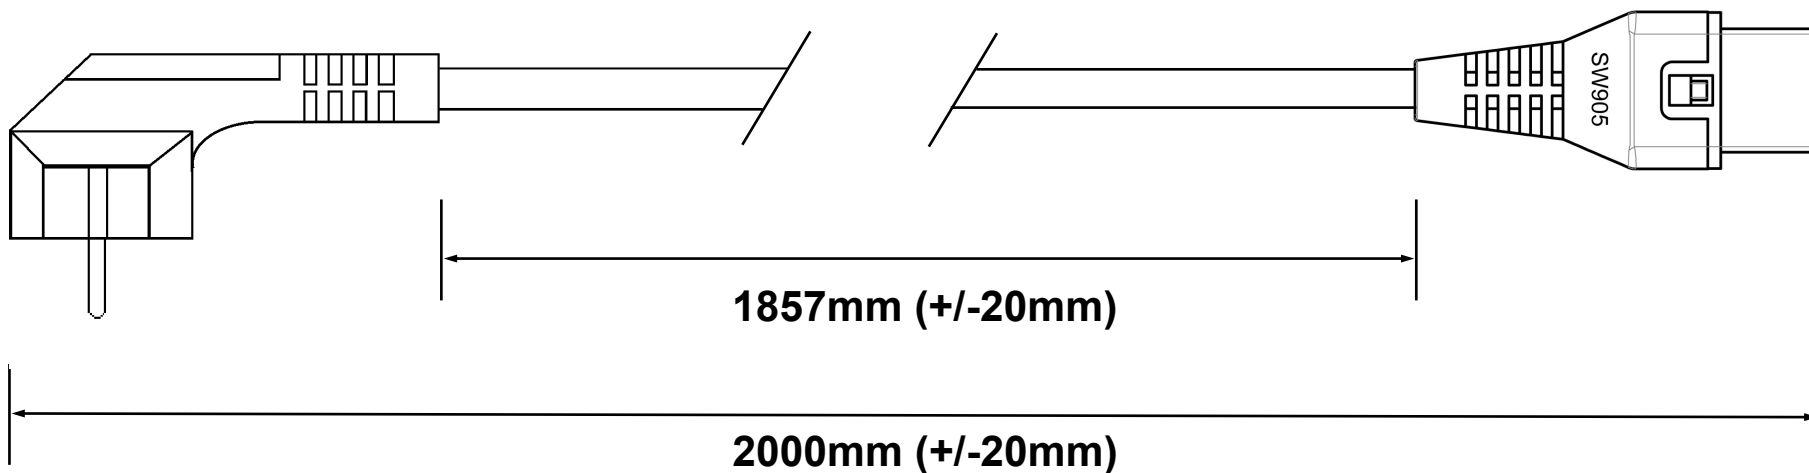

AK5040

EL182S

CABLE REQUIREMENTS:

Colour: BLACK
Type: 3 Core 1.00mm² H05VV-F (European Approved)

Conductor Colour Codes:
 Earth (Green & Yellow) 
 Neutral (Blue) 
 Live (Brown) 

Complete Powerlead Rated: 10A/250V

PLUG / END A REQUIREMENTS:

Type: SW102
Colour: BLACK
Rating: 16A
Reference: 3 Pole R/A Schuko Plug (European Approved)

CONNECTOR / END B REQUIREMENTS:

Type: SW905
Colour: BLACK
Rating: 10A
Reference: C13 IEC Lock Connector (European Approved)