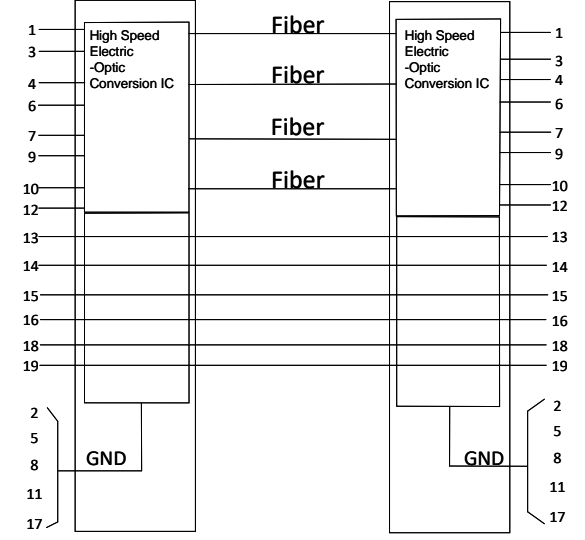

ITEM	PART	DESCRIPTION
A	HDMI A male	Source connector
B	HDMI A male	Display connector
A + B	Connector type	HDMI A male (metal)
	Contacts	Gold plated
	Hood	White plastic
	Shield type	Aluminum Mylar
	Conductor material	4x fiber + 7 copper
C	Cable colour	Black
	Outer jacket	PVC
	Wire gauge	30 AWG
	Outer diameter	Ø4.5 ±0.2mm
	Bend radius	≥45mm
	Temperature range	0°C to +50°C (+5%)
	Humidity range	10% to 80%
	Max. bandwidth	48Gbps
	HDMI version	HDMI 2.1
	HDMI standard	HDMI Ultra High Speed
	HDCP version	HDCP 2.3
	Max. resolution @ 60Hz	7680 x 4320 (8K)
	Max. resolution @ 120Hz	3840 x 2160 (4K UHD)
	Chroma sampling	4:4:4
	Colour bit depth	8 bits per colour
D	Protective cap	PE

Item No.	Length
AK4120	10m
AK4121	15m
AK4122	20m
AK4123	25m
AK4124	30m
AK4125	40m
AK4126	50m
AK4127	60m
AK4128	70m
AK4129	80m
AK4130	90m
AK4131	100m

HDMI Premium 8K Active Optical Cable v2.1 HDMI-A male - HDMI-A male