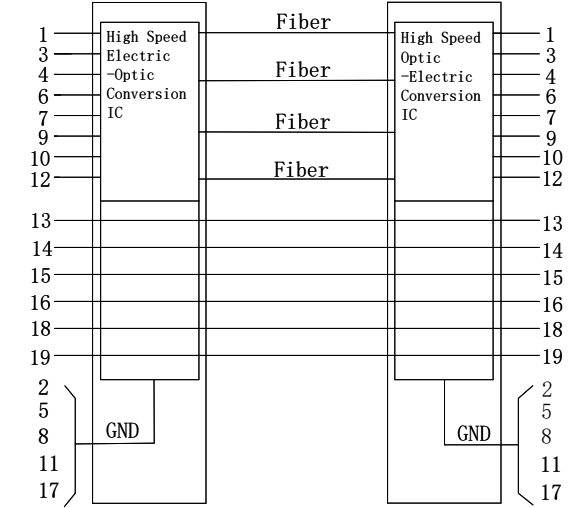

ITEM	PART	DESCRIPTION
A	HDMI A male	Source connector
B	HDMI A male	Display connector
A + B	Connector type	HDMI A male (metal)
	Contacts	Gold plated
	Hood	Metal
	Shield type	Aluminum Mylar
	Conductor material	4x fiber + 7 copper
C	Cable colour	Black
	Outer jacket	PVC
	Wire gauge	30 AWG
	Outer diameter	Ø4.5 ± 0.15mm
	Bend radius	≥ 45mm
	Temperature range	0°C to +50°C (+5%)
	Humidity range	10% to 80%
	Max. bandwidth	18 Gb/s
	HDMI version	2.0
	HDMI standard	HDMI High Speed
	Max. resolution @ 30Hz	4096 x 2160 (4K)
	Max. resolution @ 60Hz	4096 x 2160 (4K)
	Chroma sampling	4:4:4

Item No.	Length
AK3930	10m
AK3931	15m
AK3932	20m
AK3933	30m
AK3934	40m
AK3935	50m
AK3936	60m
AK3937	70m
AK3938	80m
AK3939	90m
AK3940	100m

HDMI Premium 4K Active Optical Cable v2.0 HDMI-A male - HDMI-A male