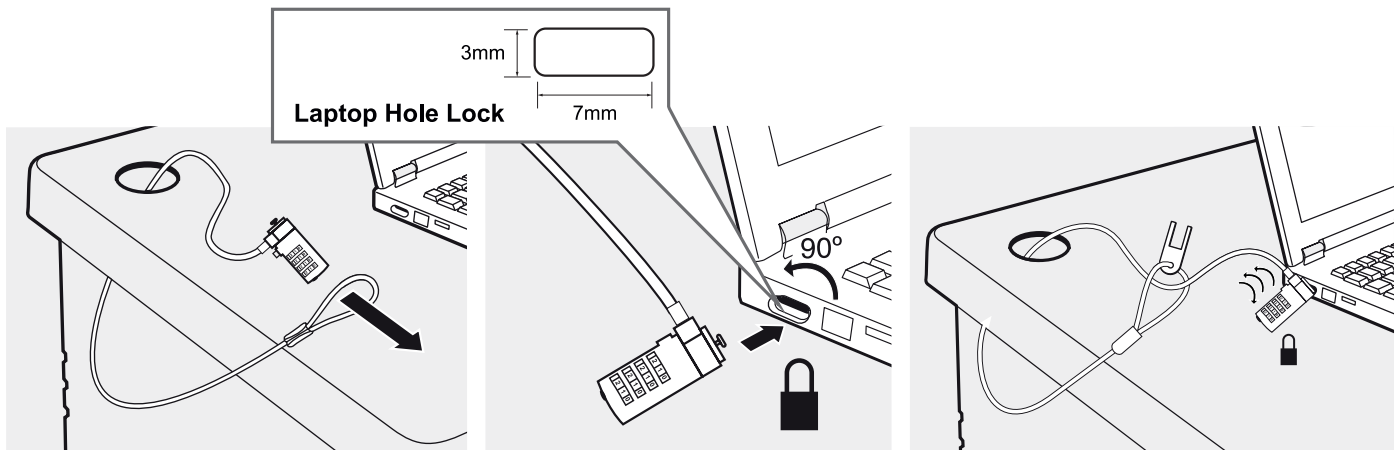

Setting your own combination

Lock with Number Combination

To set your personal combination, follow these steps:

1. Set the preset code to 0-0-0-0, push and hold the **reset button**
2. Set your secret password by turning the dials.
3. Release the **reset button**.