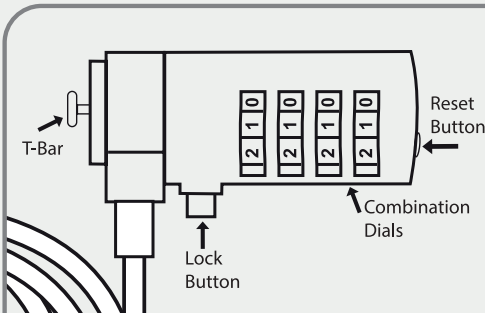

Setting your own combination

Lock with Number Combination

To set your personal combination, follow these steps:

1. Set the preset code to 0-0-0-0, push and hold the **reset button**
2. Set your secret password by turning the dials.
3. Release the **reset button**.