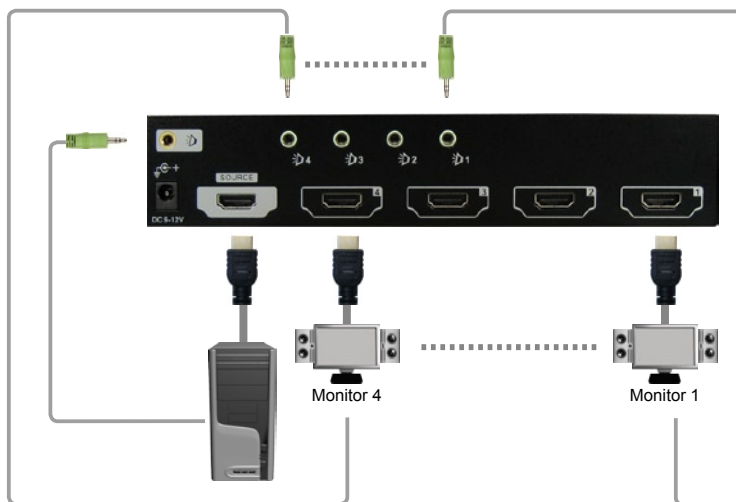

VSMA-102 / VSMA-104 / VSMA-108

2 / 4 / 8-Port HDMI Splitter w/ Audio

► Specifications

		VSMA-102	VSMA-104	VSMA-108
Number of VGA Output		2	4	8
LED Indicators	Power Video OK	Dual Color x 1	Dual Color x 1	Dual Color x 1
	Video Output	2	4	8
Max. Video Resolution		Full HD 1080p (1920 x 1080), WUXGA (1920 x 1200)		
Connectors	Input	HDMI Female x 1 Audio jack x 1 set		
	Output	HDMI Female x 2	HDMI Female x 4	HDMI Female x 8
		Audio jack x 2 / 4 / 8 sets		
Rack Mountable		N/A	Yes	Yes
Enclosure		Metal		
Power Consumption (Max.)		2.8W	4.1W	10.2W
Dimensions H x W x D (mm)		44 x 180 x 85	44 x 220 x 135	44 x 438 x 180

► Features

- Easy and affordable way to duplicate one video input to multiple HDMI outputs.
- Automatic power-save when signal input is lost.
- Cascaded operation for increased signal outputs.
- Crisp clear video images
- Support EDID, HDCP, and is Blu-ray ready for high definition display
- Support DVI / HDMI display resolutions of up to UXGA (1600 x 1200), WUXGA (1920 x 1200), Full HD 1080p (1920 x 1080)
- Rack mountable (compatible for 4 / 8-Port only)
- Support audio function for HDMI / Audio over DVI source devices
- LED indicators for signal activity monitoring
- Accurate and reliable reproduction of digital video signals without attenuation and distortion
- Compatible with most of the popular screen resolution to XGA, SXGA, UXGA, WSXGA ...Full HD, WUXGA system
- Install in seconds

► Connection Pattern

Converter (Option):
DVI-to-HDMI HDMI-to-DVI